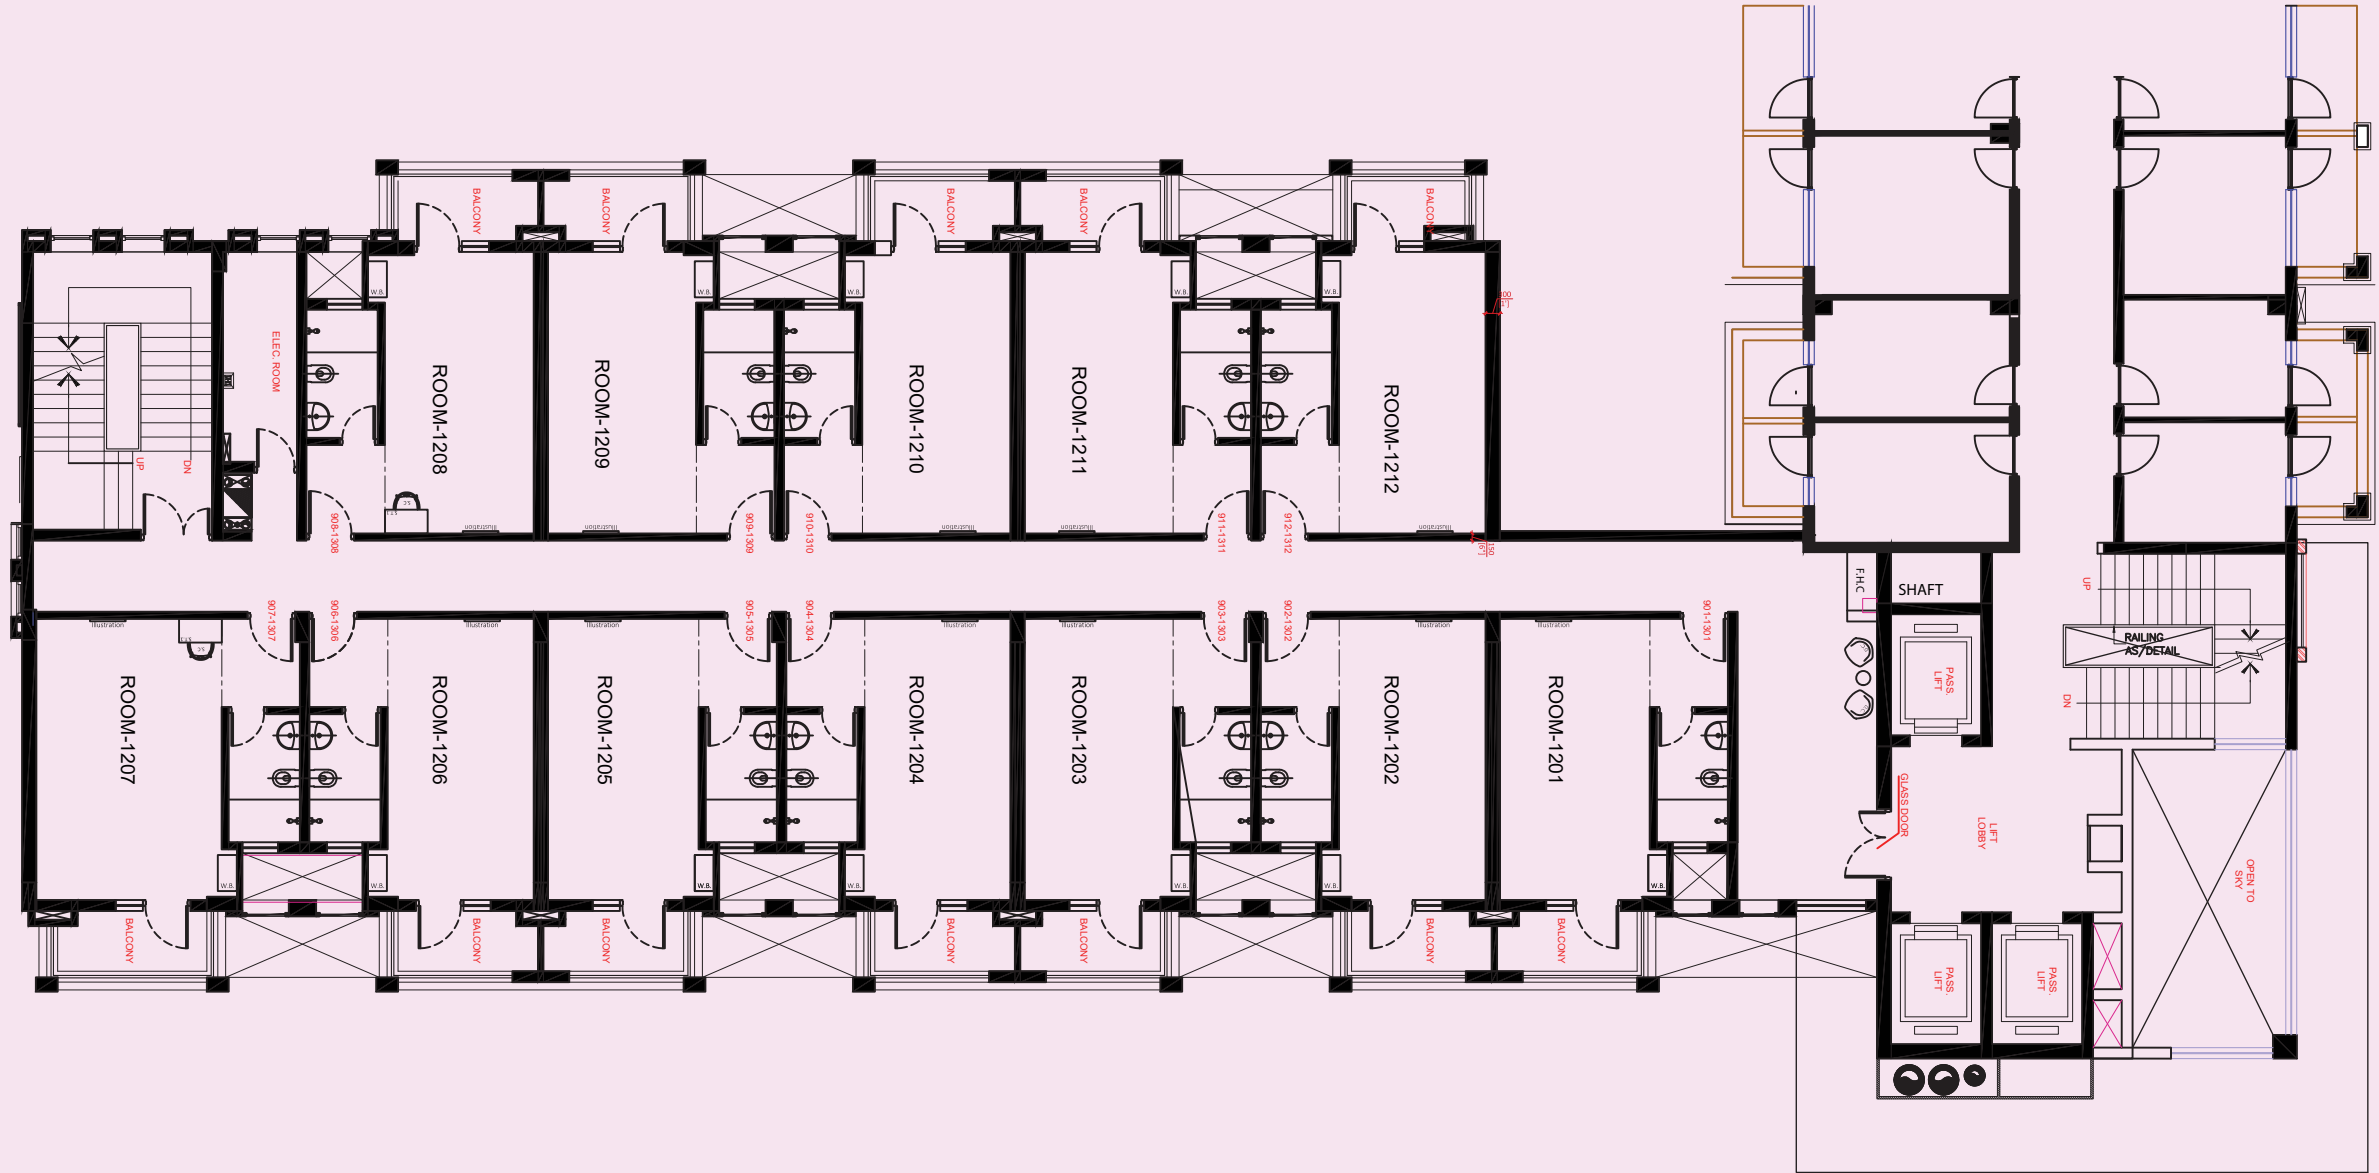

◆ Toilet

- Chinaware And CP Fitting: Water Closet (Kohler), Wash Basin With Basin Mixer(Kohler), Hand Shower (Kohler), Diverter Spout Rain Shower (Kohler), Toilet Mirror, Toilet Paper Holder (Kohler), Towel Ladder (Kohler), Health Faucet (Kohler),Mirror Light-Washroom, Hot Water Provision (AO Smith Plant), Grid Ceiling, Washroom Cubical Glass Partition, Wash Basin With Basin Mixer.

◆ Doors

- Door Closer (Dorma)
- Door Eye
- Door Lock (Dorma)

◆ **Furniture & Furnishing**

- King Size Bed
- Bed Side Table
- Bed Runner
- Bed Pillow(Welspun)
- Bed Mattress(10" Spring Type)
- Area Rug (Egyptian)
- Bed Sheet(Welspun)
- AC Sheet (Welspun)
- Wardrobe
- Bed Side Table
- 2 Seater Lounge Sofa
- Arm Chair
- Solid Curtain At Living Area
- Arm Chair Table(Coffee Table)
- Looking Mirror

Level - 07

Floor Plan

Level - 08

Floor Plan

Level - 09

Floor Plan

Level - 10

Floor Plan

Level - 11

Floor Plan

Level - 12

Floor Plan

Level - 13

Floor Plan

Level - 14

Floor Plan