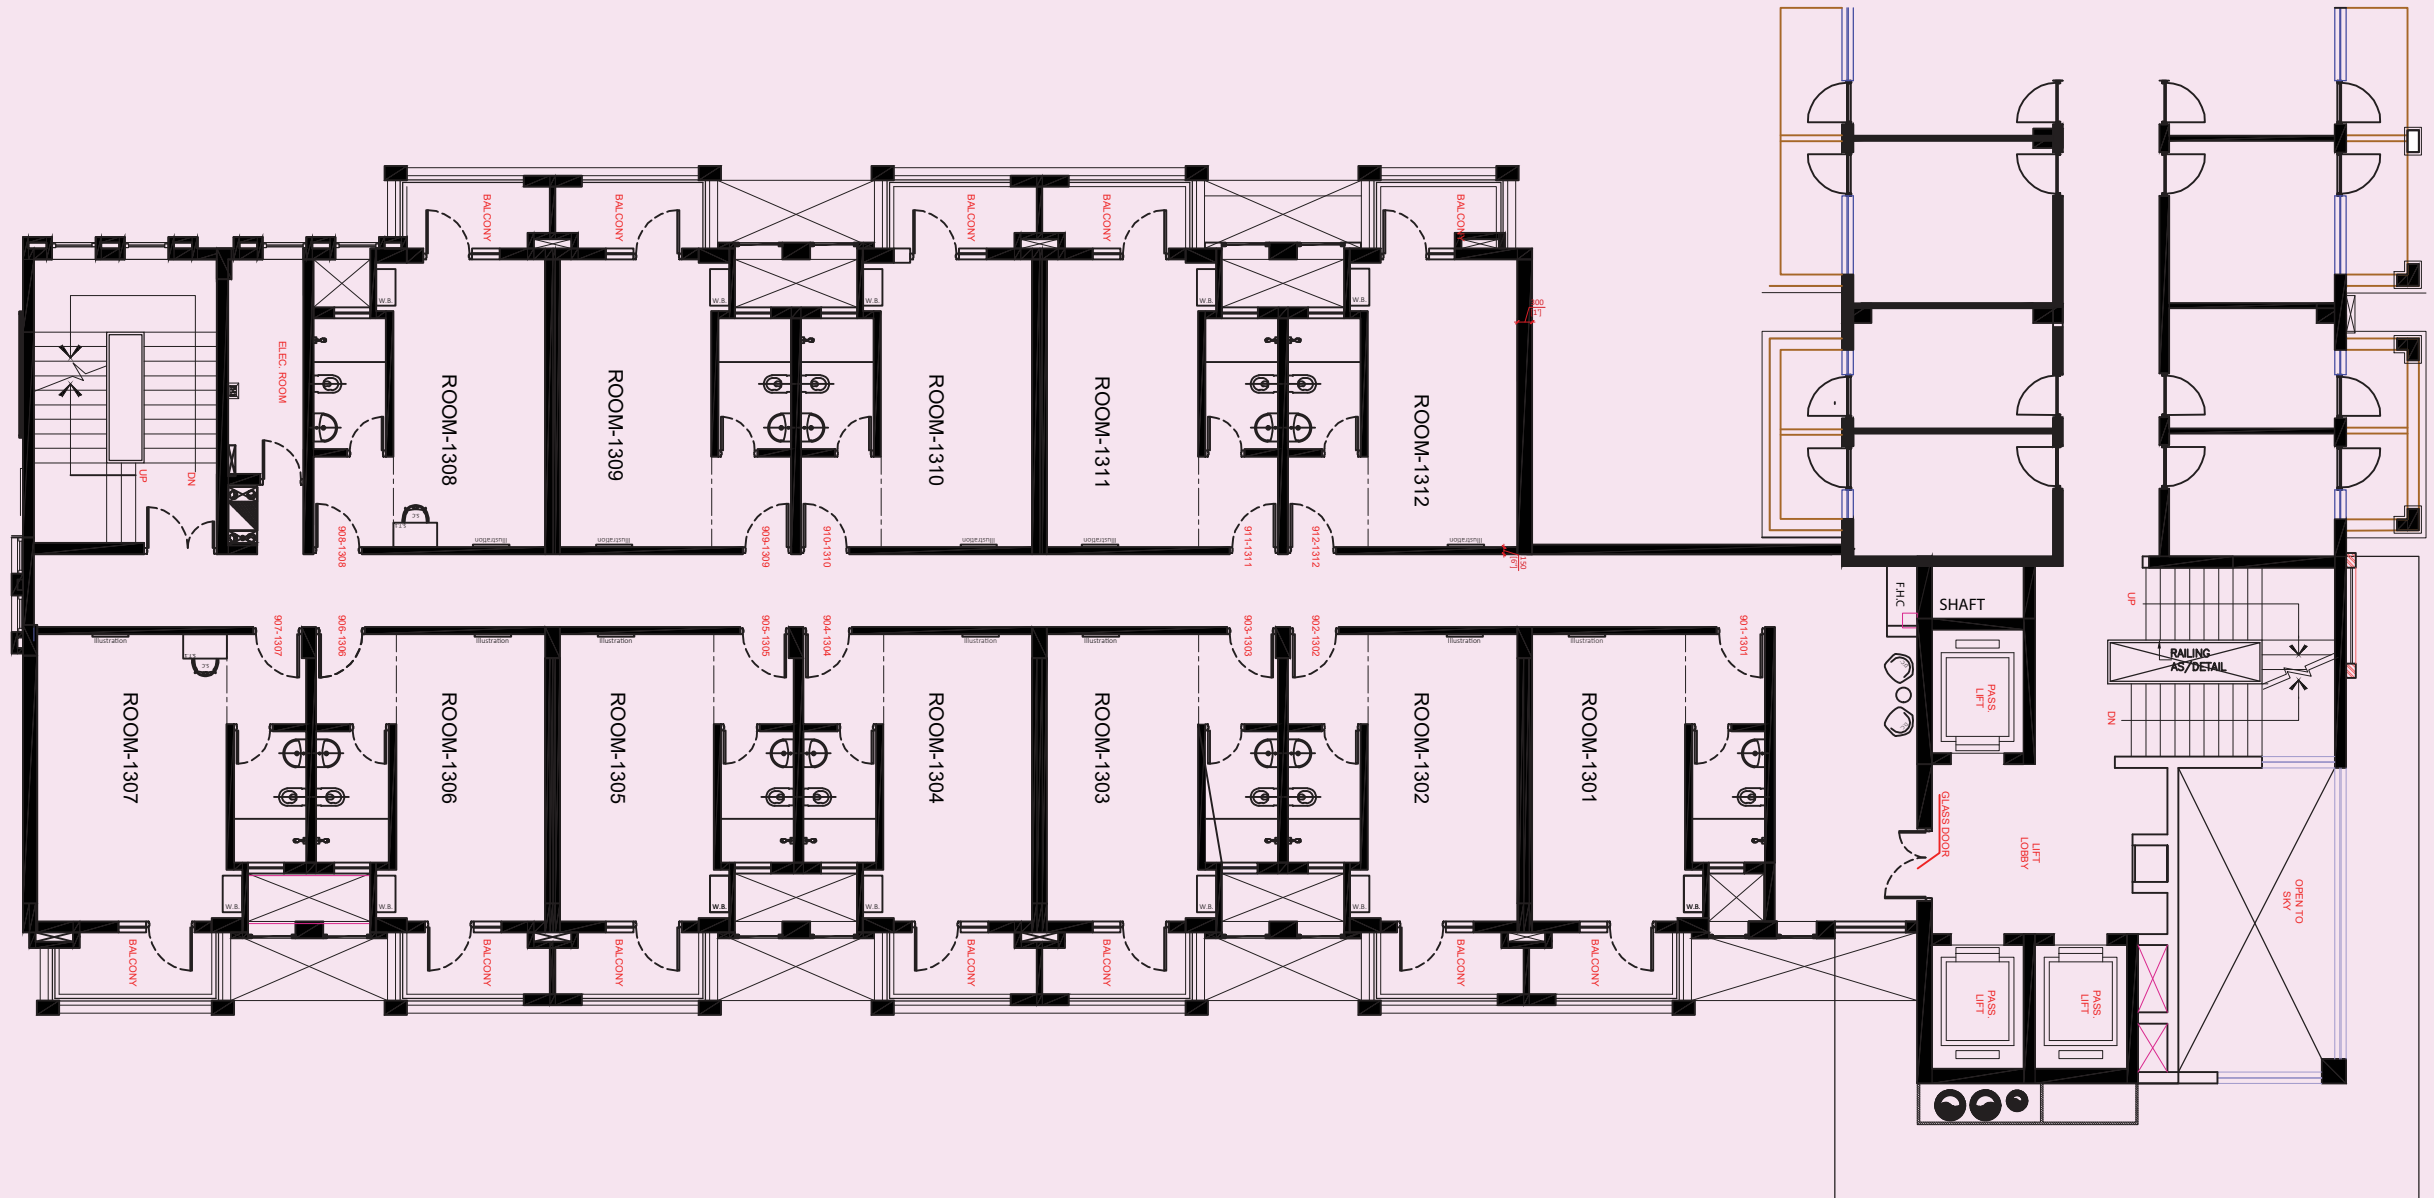

◆ Toilet

- Chinaware And CP Fitting: Water Closet (Kohler), Wash Basin With Basin Mixer(Kohler), Hand Shower (Kohler), Diverter Spout Rain Shower (Kohler), Toilet Mirror, Toilet Paper Holder (Kohler), Towel Ladder (Kohler), Health Faucet (Kohler),Mirror Light-Washroom, Hot Water Provision (AO Smith Plant), Grid Ceiling, Washroom Cubical Glass Partition, Wash Basin With Basin Mixer.

◆ Doors

- Door Closer (Dorma)
- Door Eye
- Door Lock (Dorma)

◆ **Furniture & Furnishing**

- King Size Bed
- Bed Side Table
- Bed Runner
- Bed Pillow(Welspun)
- Bed Mattress(10" Spring Type)
- Area Rug (Egyptian)
- Bed Sheet(Welspun)
- AC Sheet (Welspun)
- Wardrobe
- Bed Side Table
- 2 Seater Lounge Sofa
- Arm Chair
- Solid Curtain At Living Area
- Arm Chair Table(Coffee Table)
- Looking Mirror

Level - 07

Floor Plan

Level - 08

Floor Plan

Level - 09

Floor Plan

Level - 10

Floor Plan

Level - 11

Floor Plan

Level - 12

Floor Plan

Level - 13

Floor Plan

Level - 14

Floor Plan