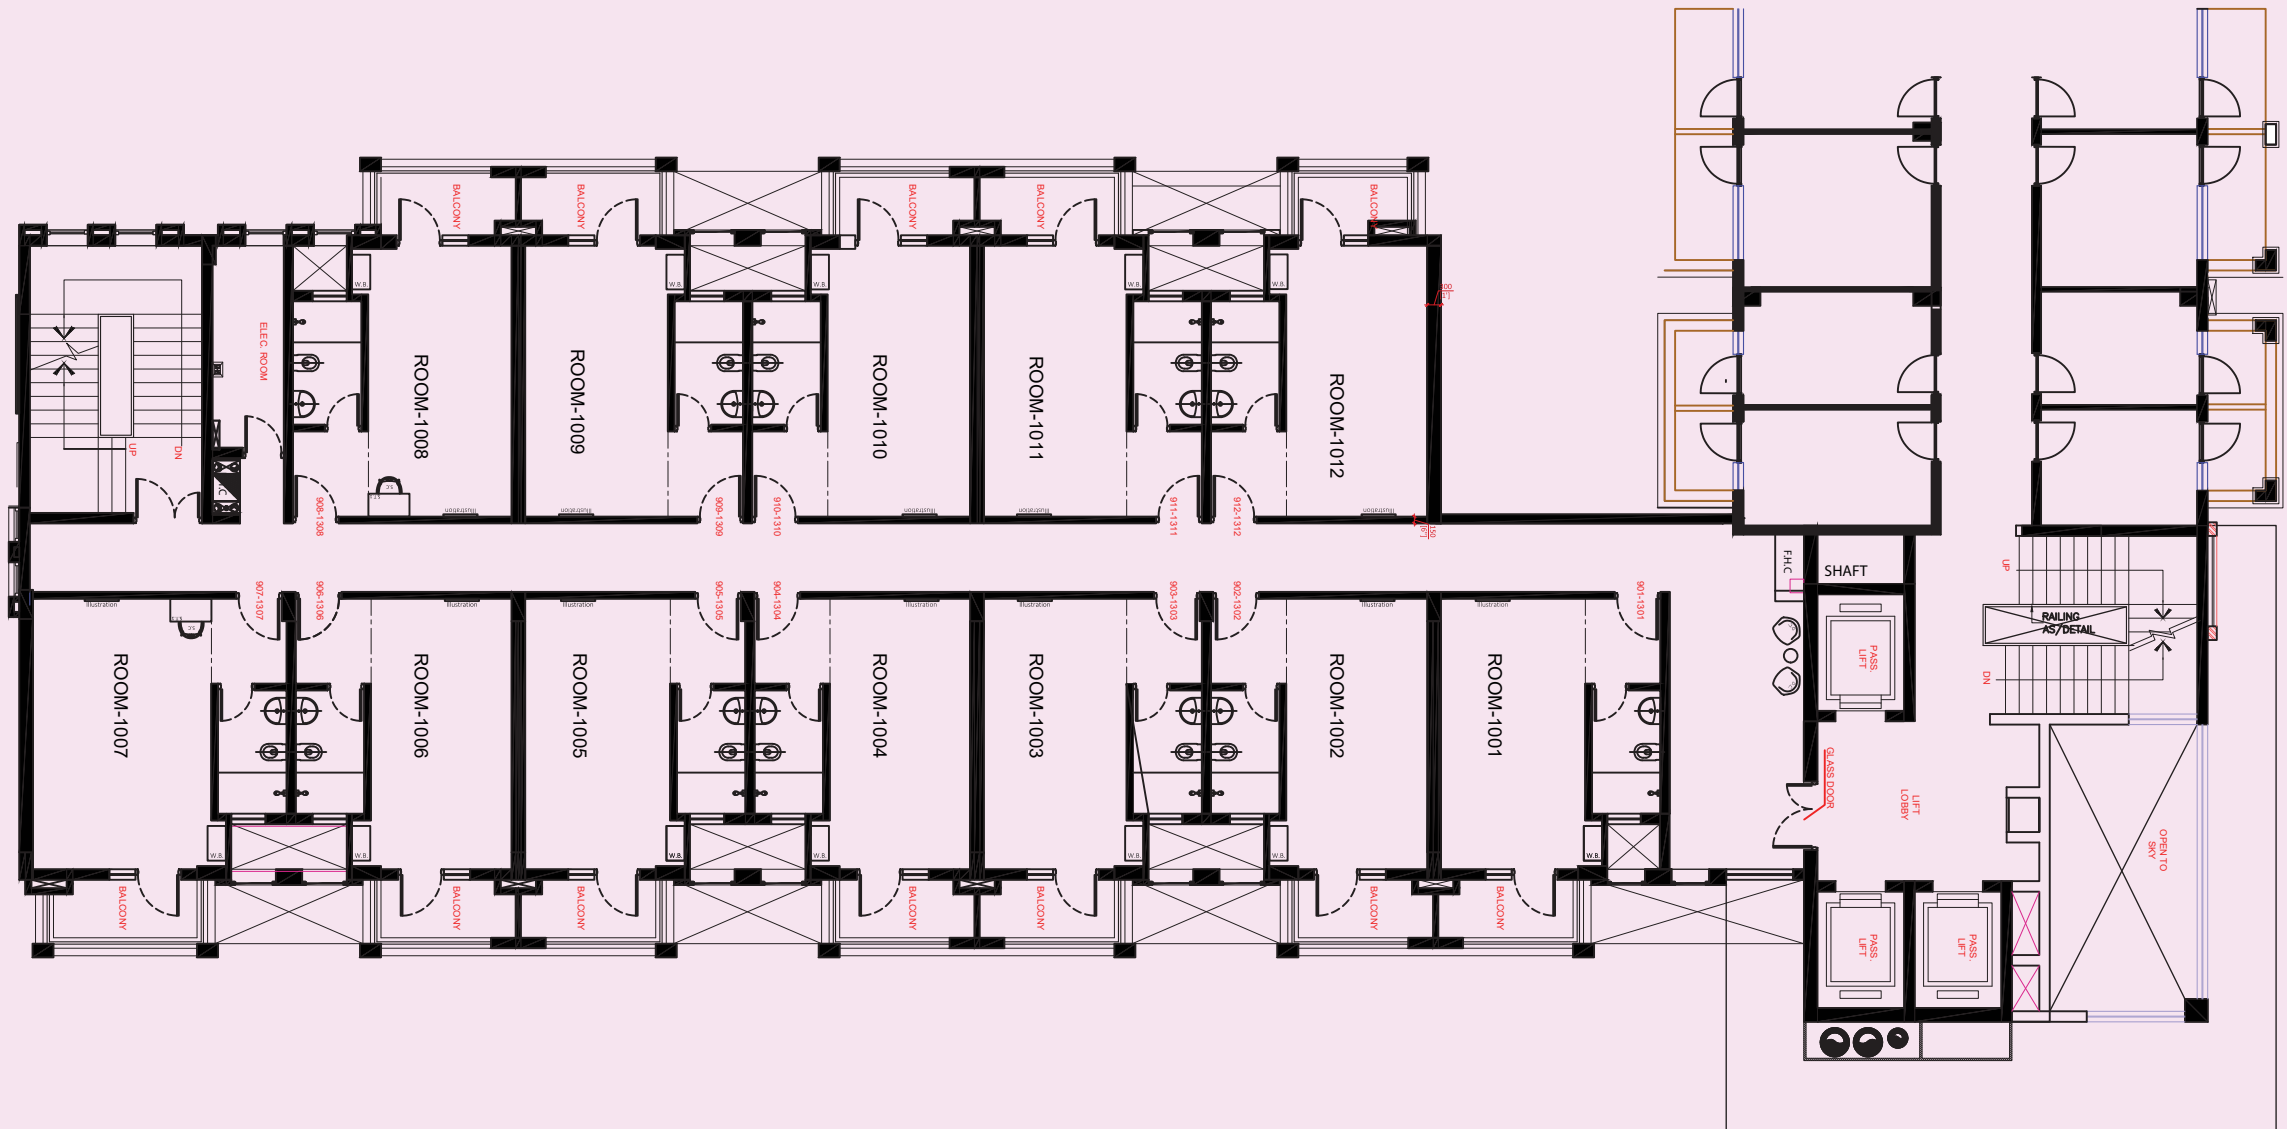

| Fully Furnished Studio

Specifications • Levels (07 - 14)

◆ Bedroom & Lounge Area

- One Wall To Be Provided With Wall Paper Covering And Other Walls To Be Painted.
- 43" LED TV (Samsung) LED TV (Panelling).

◆ Doors

- Door Closer (Dorma)
- Door Eye
- Door Lock (Dorma)

◆ **Furniture & Furnishing**

- King Size Bed
- Bed Side Table
- Bed Runner
- Bed Pillow(Welspun)
- Bed Mattress(10" Spring Type)
- Area Rug (Egyptian)
- Bed Sheet(Welspun)
- AC Sheet (Welspun)
- Wardrobe
- Bed Side Table
- 2 Seater Lounge Sofa
- Arm Chair
- Solid Curtain At Living Area
- Arm Chair Table(Coffee Table)
- Looking Mirror

Level - 07

Floor Plan

Level - 08

Floor Plan

Level - 09

Floor Plan

Level - 10

Floor Plan

Level - 11

Floor Plan

Level - 12

Floor Plan

Level - 13

Floor Plan

Level - 14

Floor Plan