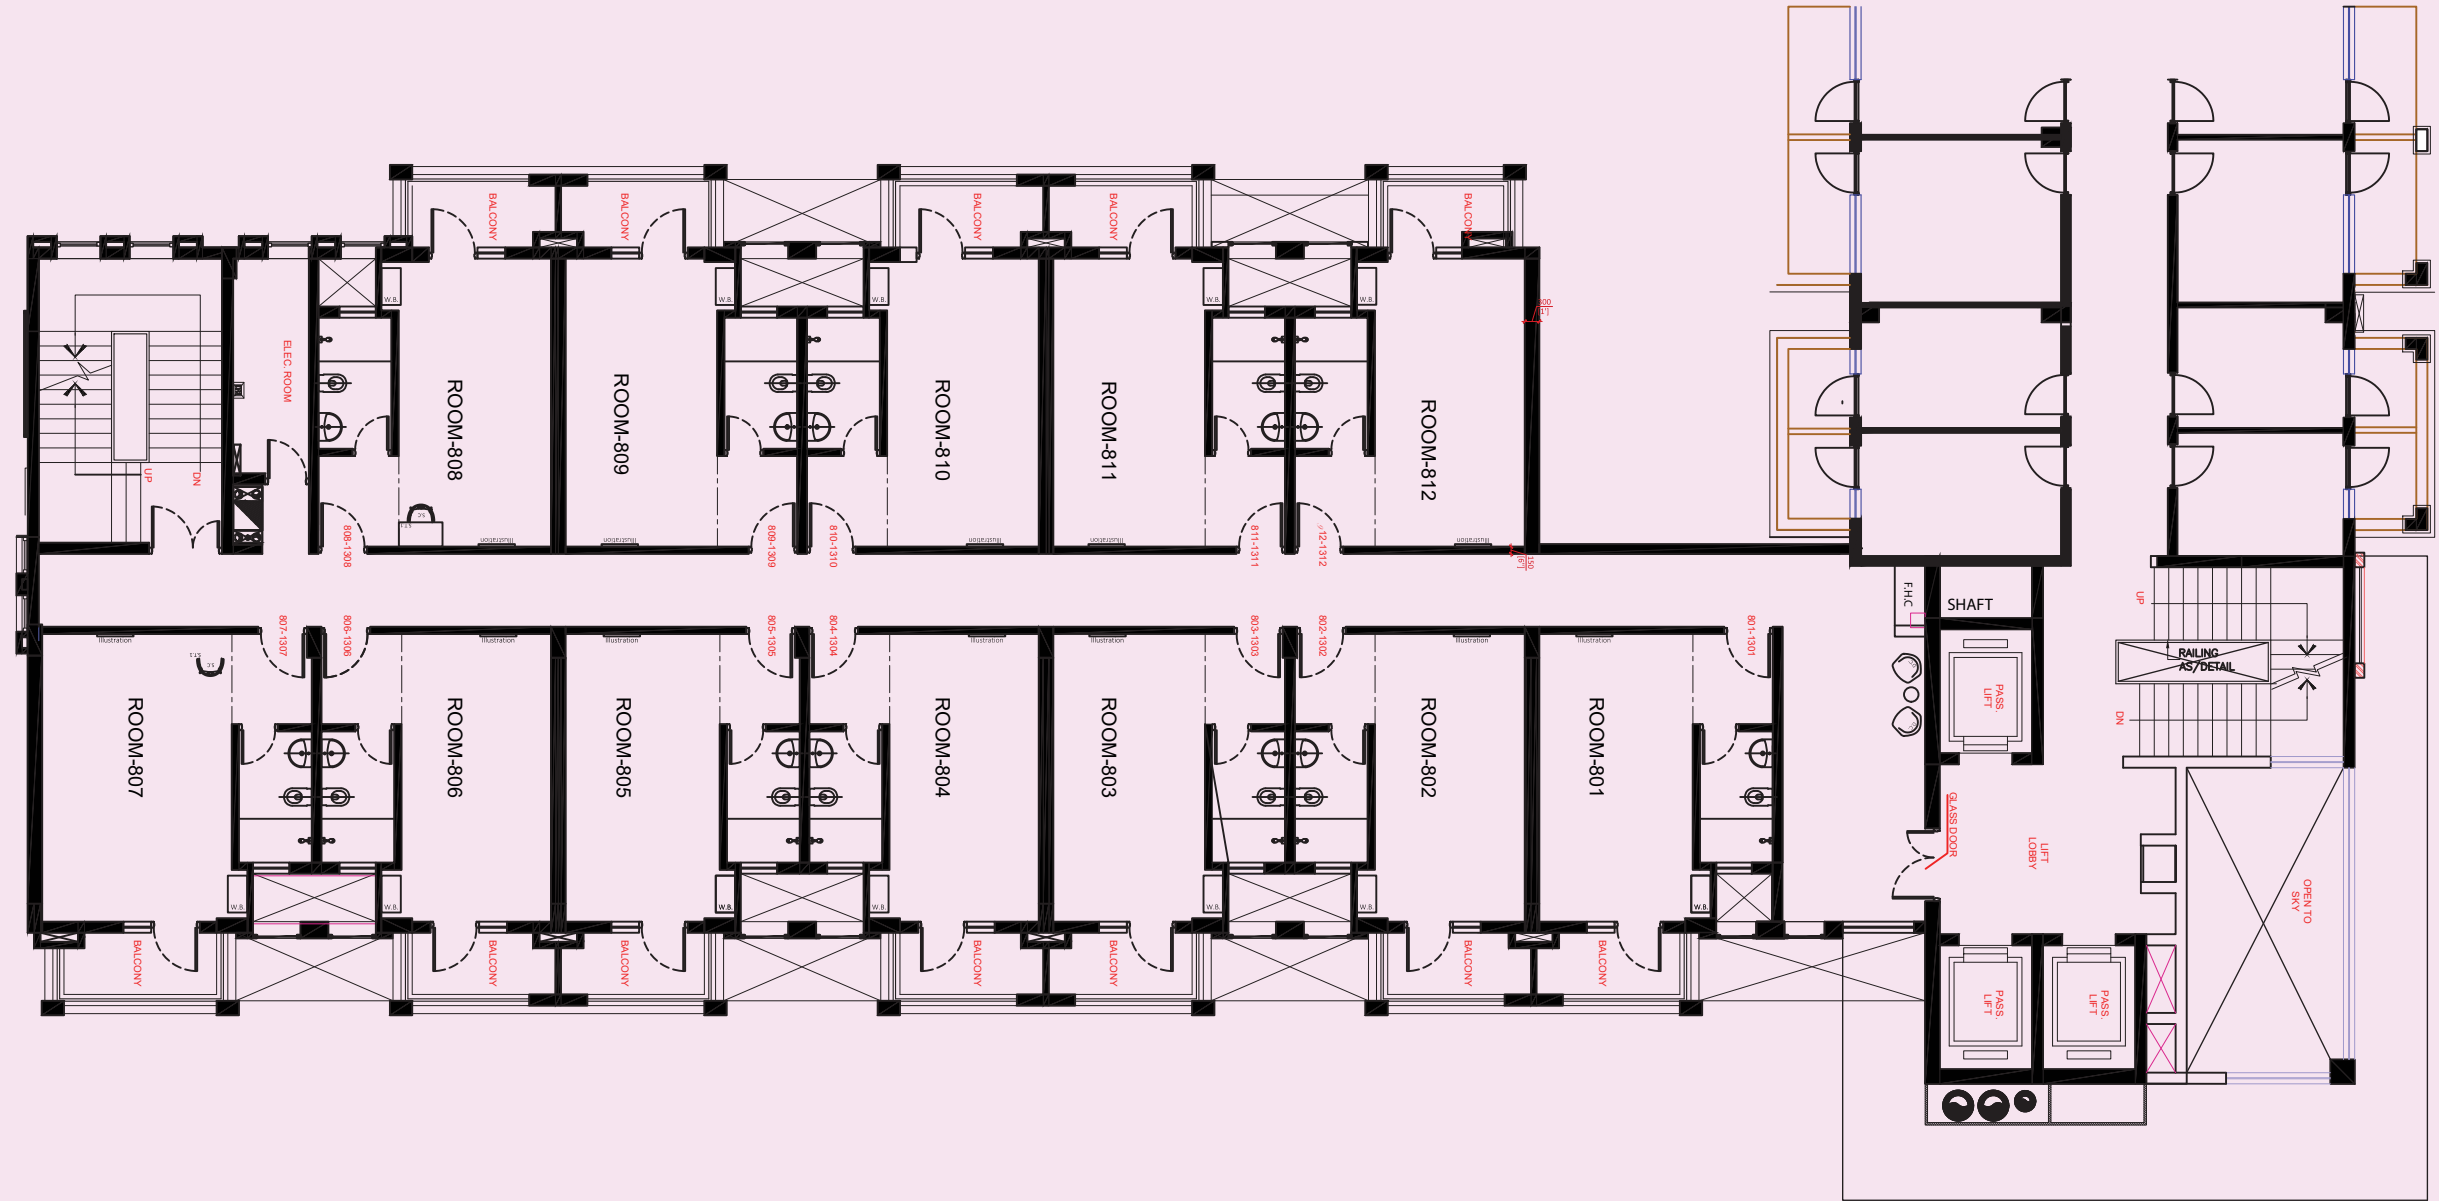

◆ Doors

- Door Closer (Dorma)
- Door Eye
- Door Lock (Dorma)

◆ **Furniture & Furnishing**

- King Size Bed
- Bed Side Table
- Bed Runner
- Bed Pillow(Welspun)
- Bed Mattress(10" Spring Type)
- Area Rug (Egyptian)
- Bed Sheet(Welspun)
- AC Sheet (Welspun)
- Wardrobe
- Bed Side Table
- 2 Seater Lounge Sofa
- Arm Chair
- Solid Curtain At Living Area
- Arm Chair Table(Coffee Table)
- Looking Mirror

◆ **Air Conditioning**

- Split AC/VRV Dalkin Make

◆ **Flooring**

- Tile Room & Washroom

◆ **False Ceiling**

- POP False Ceiling Finished In Paint In Room & Washroom Grid Ceiling

◆ **Corridor Area**

- CCTV-Corridor Area (Hikvision/Verbene)

Level - 07

Floor Plan

Level - 08

Floor Plan

Level - 09

Floor Plan

Level - 10

Floor Plan

Level - 11

Floor Plan

Level - 12

Floor Plan

Level - 13

Floor Plan

Level - 14

Floor Plan