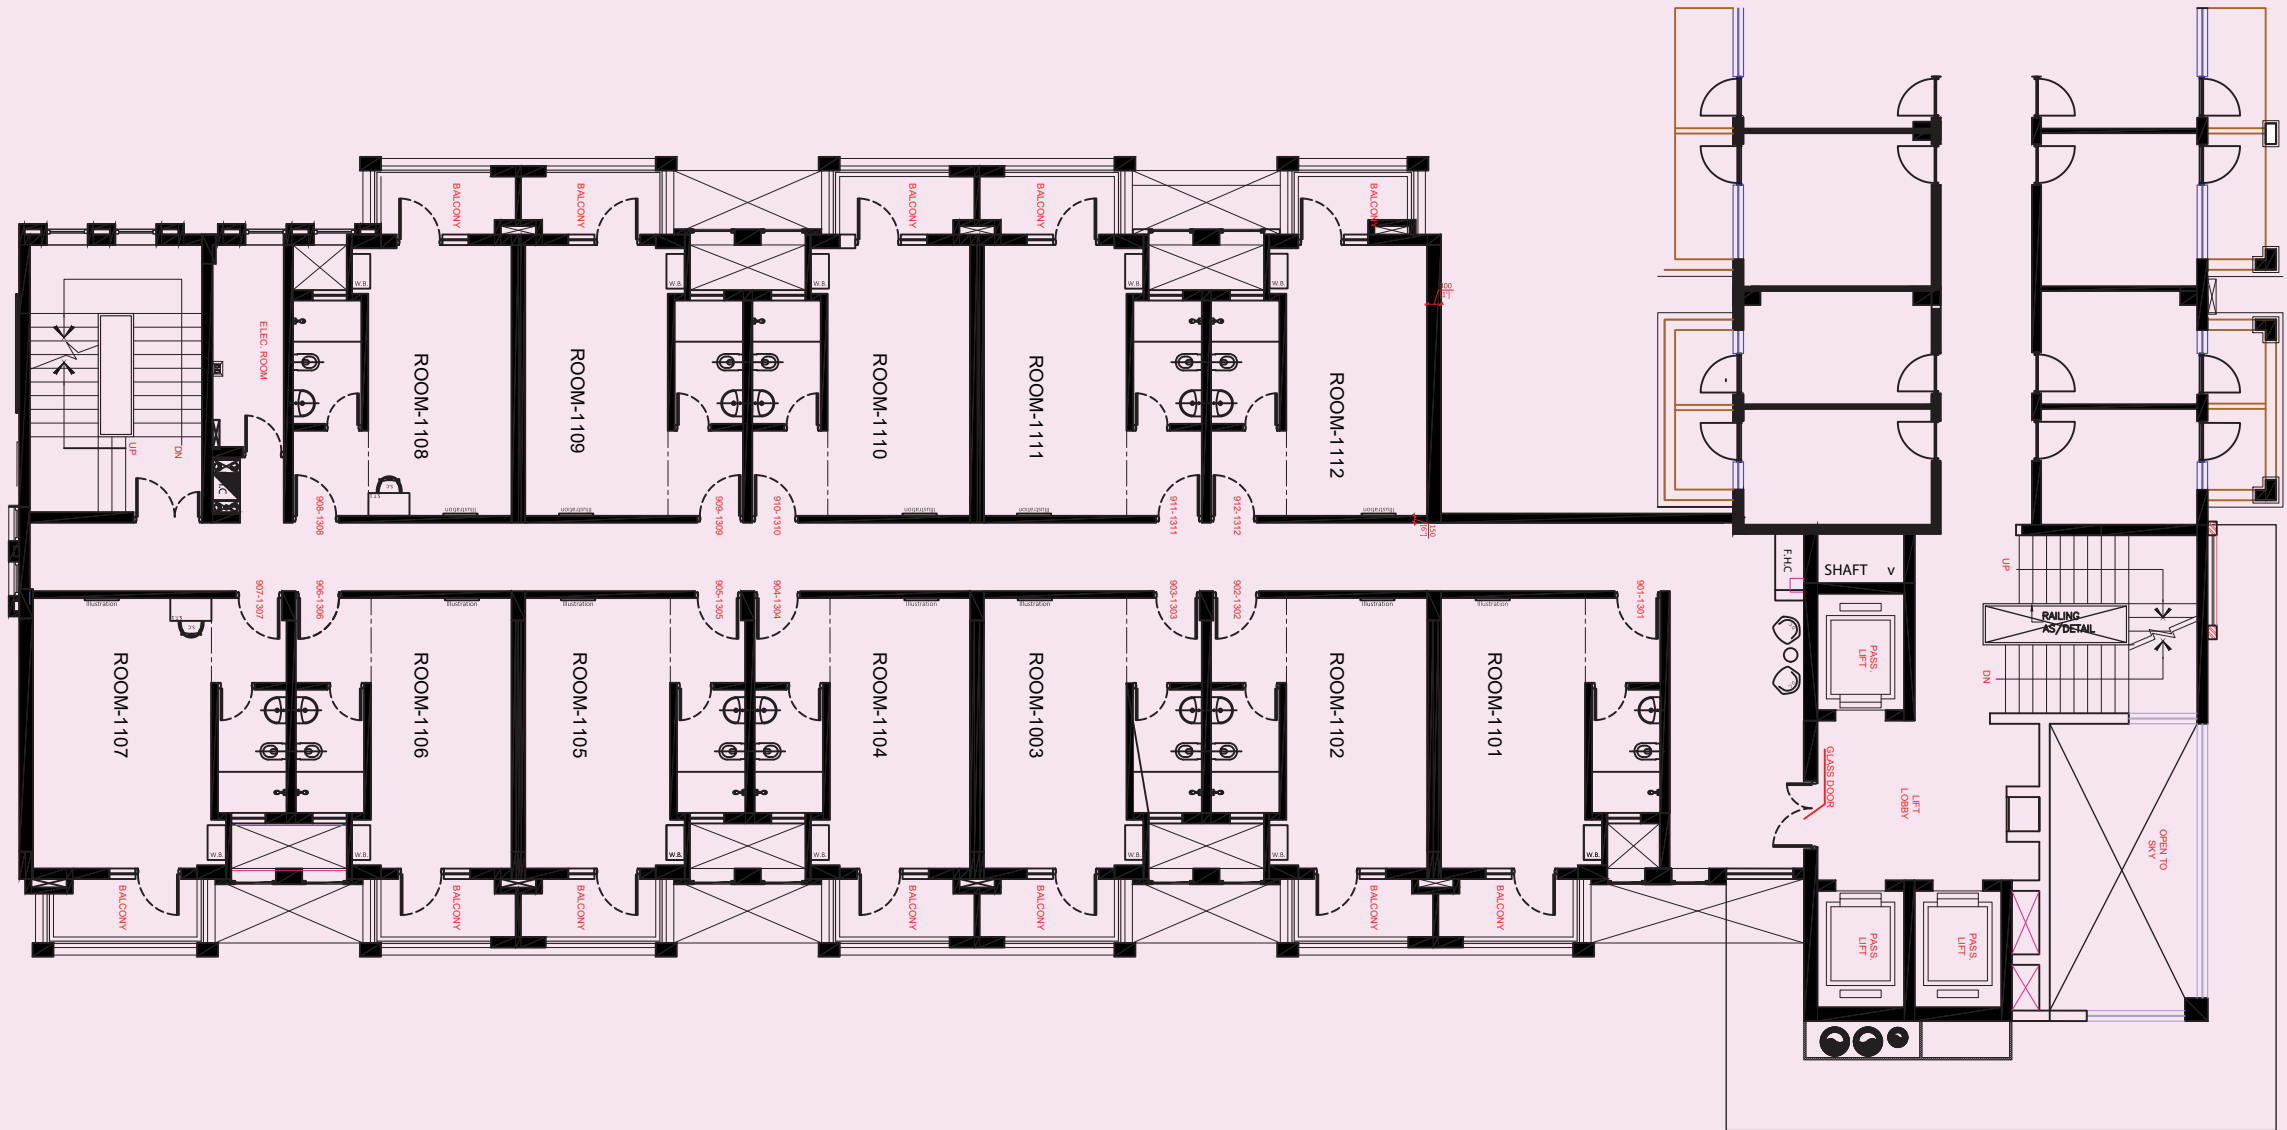

◆ Kitchenette

- Kettle (1.2 Ltr)
- Crockery
- Mini Bar Fridge (Kelvinator)
- Luggage Shelf

◆ Study Area

- Study Table
- Study Chair

◆ Electrical

- Exhaust Fan (Crompton)
- Wall Light
- Toilet & Room Light As In Balcony
- Mirror Light In Washroom
- Ceiling Fan (Crompton) 2 Number Wall Tamp

◆ Doors

- Door Closer (Dorma)
- Door Eye
- Door Lock (Dorma)

◆ **Furniture & Furnishing**

- King Size Bed
- Bed Side Table
- Bed Runner
- Bed Pillow(Welspun)
- Bed Mattress(10" Spring Type)
- Area Rug (Egyptian)
- Bed Sheet(Welspun)
- AC Sheet (Welspun)
- Wardrobe
- Bed Side Table
- 2 Seater Lounge Sofa
- Arm Chair
- Solid Curtain At Living Area
- Arm Chair Table(Coffee Table)
- Looking Mirror

Level - 07

Floor Plan

Level - 08

Floor Plan

Level - 09

Floor Plan

Level - 10

Floor Plan

Level - 11

Floor Plan

Level - 12

Floor Plan

Level - 13

Floor Plan

Level - 14

Floor Plan