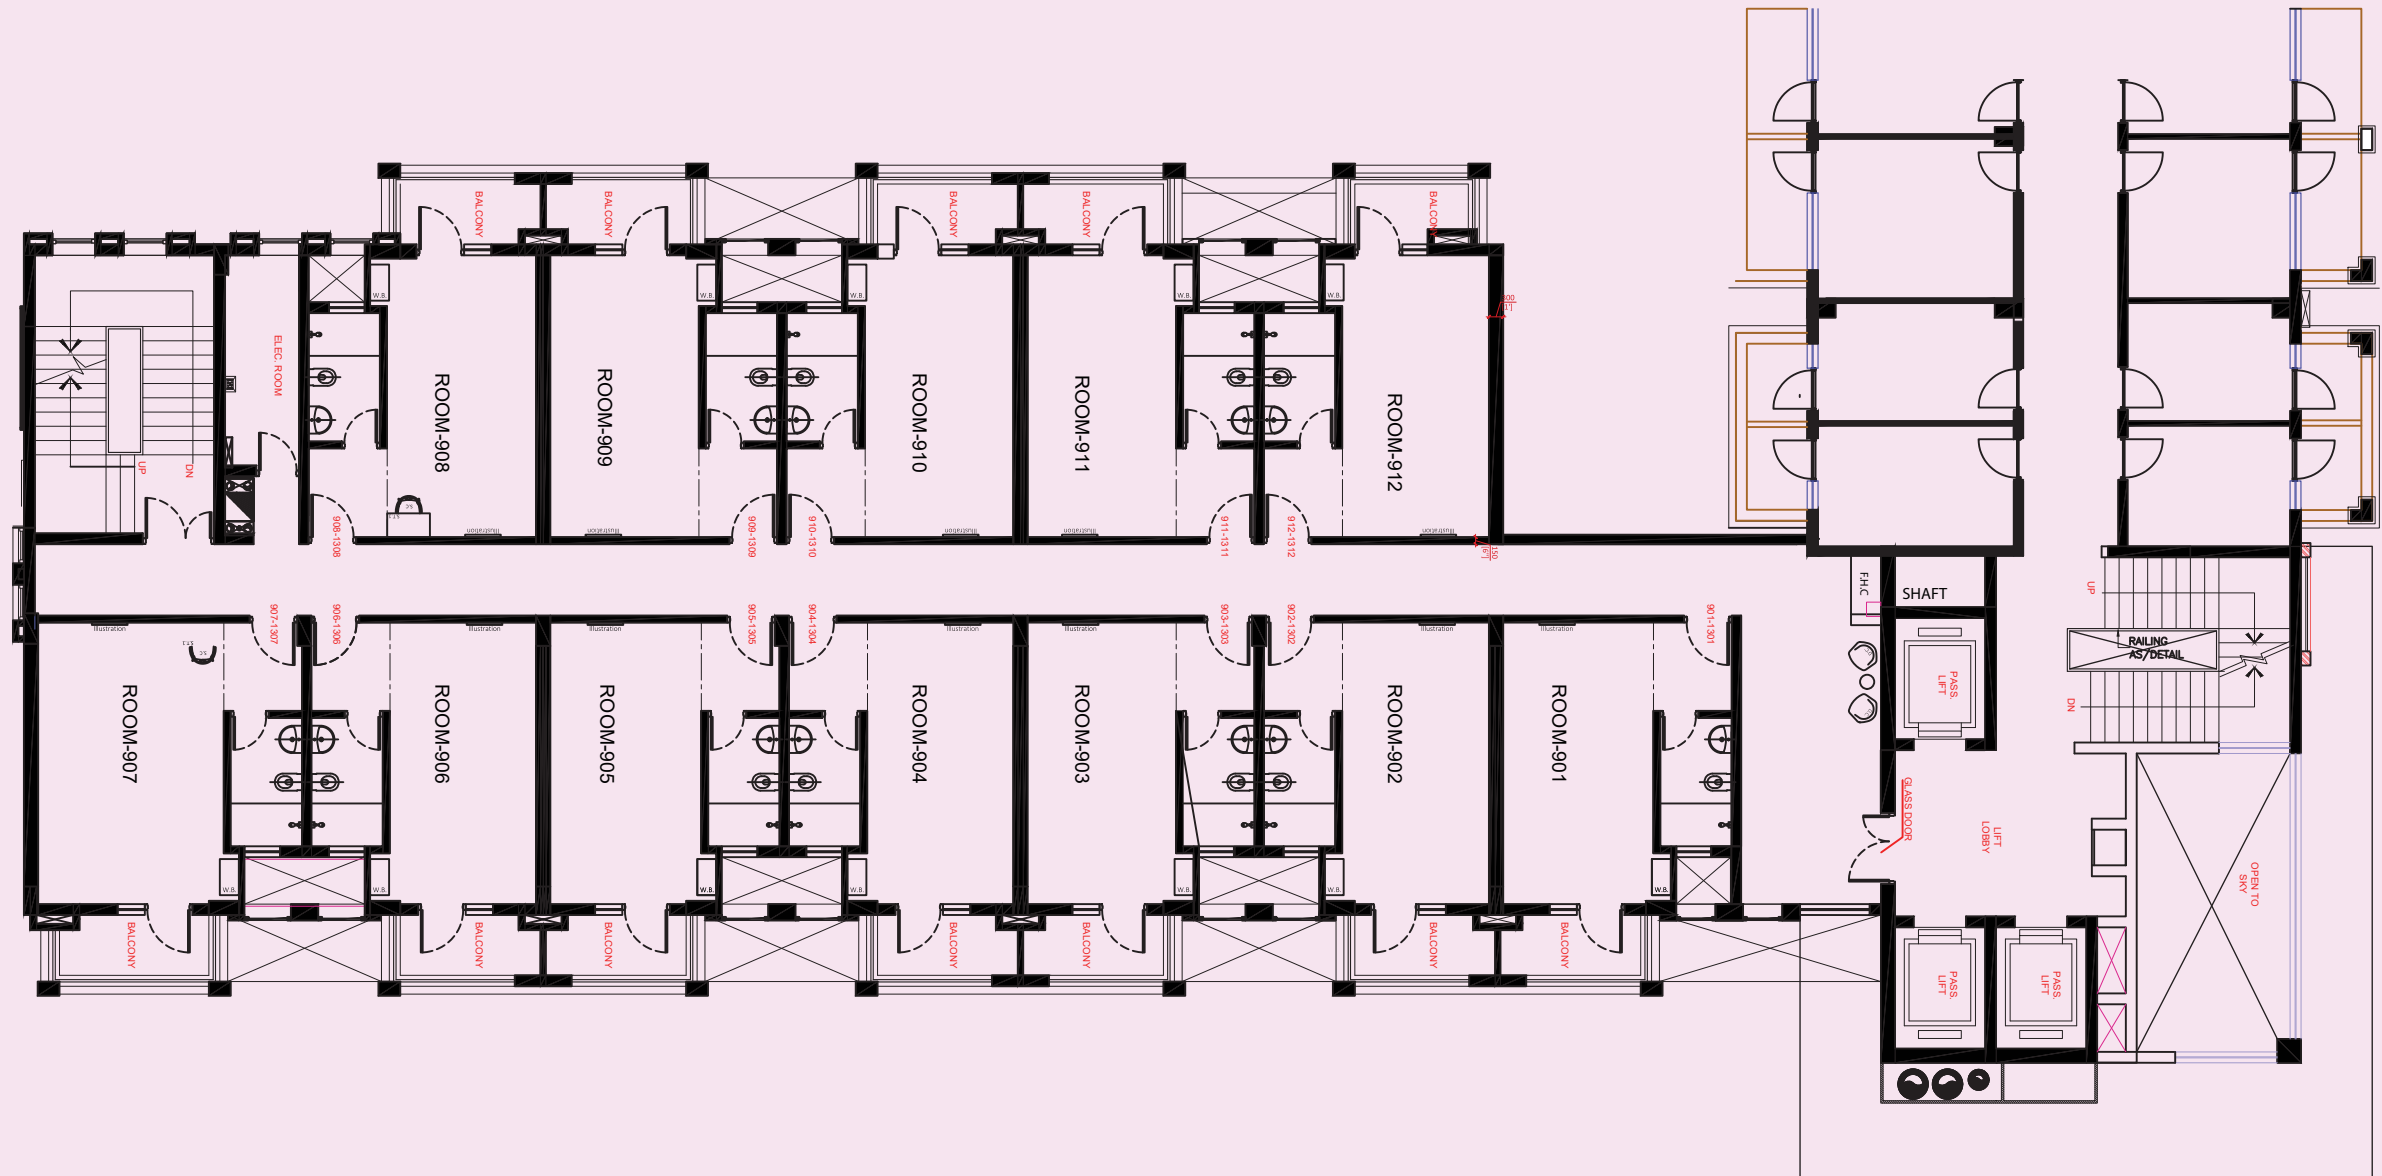

◆ Toilet

- Chinaware And CP Fitting: Water Closet (Kohler), Wash Basin With Basin Mixer(Kohler), Hand Shower (Kohler), Diverter Spout Rain Shower (Kohler), Toilet Mirror, Toilet Paper Holder (Kohler), Towel Ladder (Kohler), Health Faucet (Kohler),Mirror Light-Washroom, Hot Water Provision (AO Smith Plant), Grid Ceiling, Washroom Cubical Glass Partition, Wash Basin With Basin Mixer.

◆ Doors

- Door Closer (Dorma)
- Door Eye
- Door Lock (Dorma)

◆ **Furniture & Furnishing**

- King Size Bed
- Bed Side Table
- Bed Runner
- Bed Pillow(Welspun)
- Bed Mattress(10" Spring Type)
- Area Rug (Egyptian)
- Bed Sheet(Welspun)
- AC Sheet (Welspun)
- Wardrobe
- Bed Side Table
- 2 Seater Lounge Sofa
- Arm Chair
- Solid Curtain At Living Area
- Arm Chair Table(Coffee Table)
- Looking Mirror

Level - 07

Floor Plan

Level - 08

Floor Plan

Level - 09

Floor Plan

Level - 10

Floor Plan

Level - 11

Floor Plan

Level - 12

Floor Plan

Level - 13

Floor Plan

Level - 14

Floor Plan