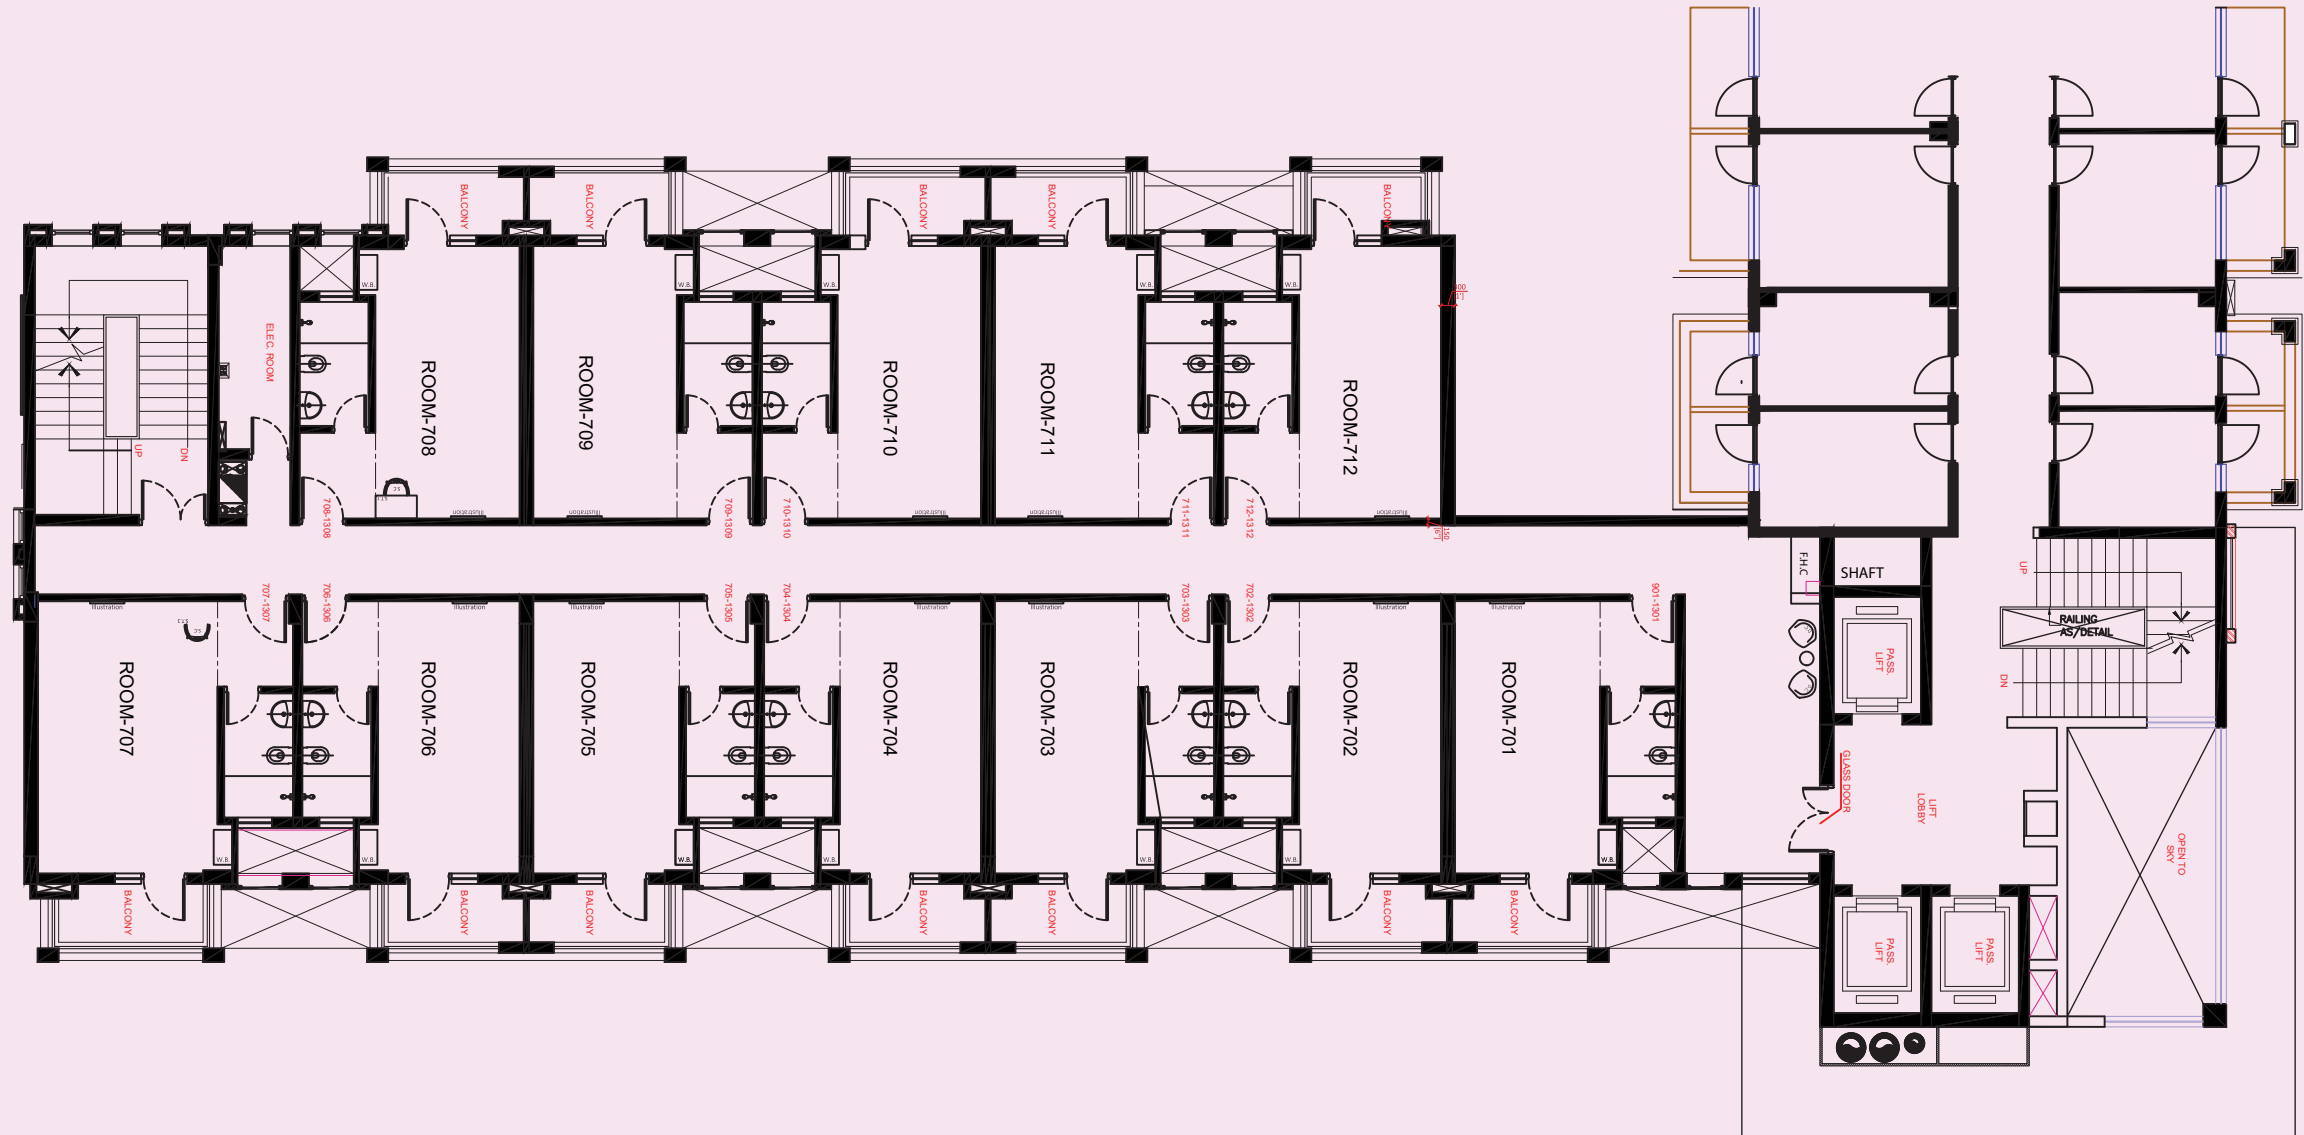

◆ Doors

- Door Closer (Dorma)
- Door Eye
- Door Lock (Dorma)

◆ **Furniture & Furnishing**

- King Size Bed
- Bed Side Table
- Bed Runner
- Bed Pillow(Welspun)
- Bed Mattress(10" Spring Type)
- Area Rug (Egyptian)
- Bed Sheet(Welspun)
- AC Sheet (Welspun)
- Wardrobe
- Bed Side Table
- 2 Seater Lounge Sofa
- Arm Chair
- Solid Curtain At Living Area
- Arm Chair Table(Coffee Table)
- Looking Mirror

◆ **Air Conditioning**

- Split AC/VRV Dalkin Make

◆ **Flooring**

- Tile Room & Washroom

◆ **False Ceiling**

- POP False Ceiling Finished In Paint In Room & Washroom Grid Ceiling

◆ **Corridor Area**

- CCTV-Corridor Area (Hikvision/Verbene)

Level - 07

Floor Plan

Level - 08

Floor Plan

Level - 09

Floor Plan

Level - 10

Floor Plan

Level - 11

Floor Plan

Level - 12

Floor Plan

Level - 13

Floor Plan

Level - 14

Floor Plan